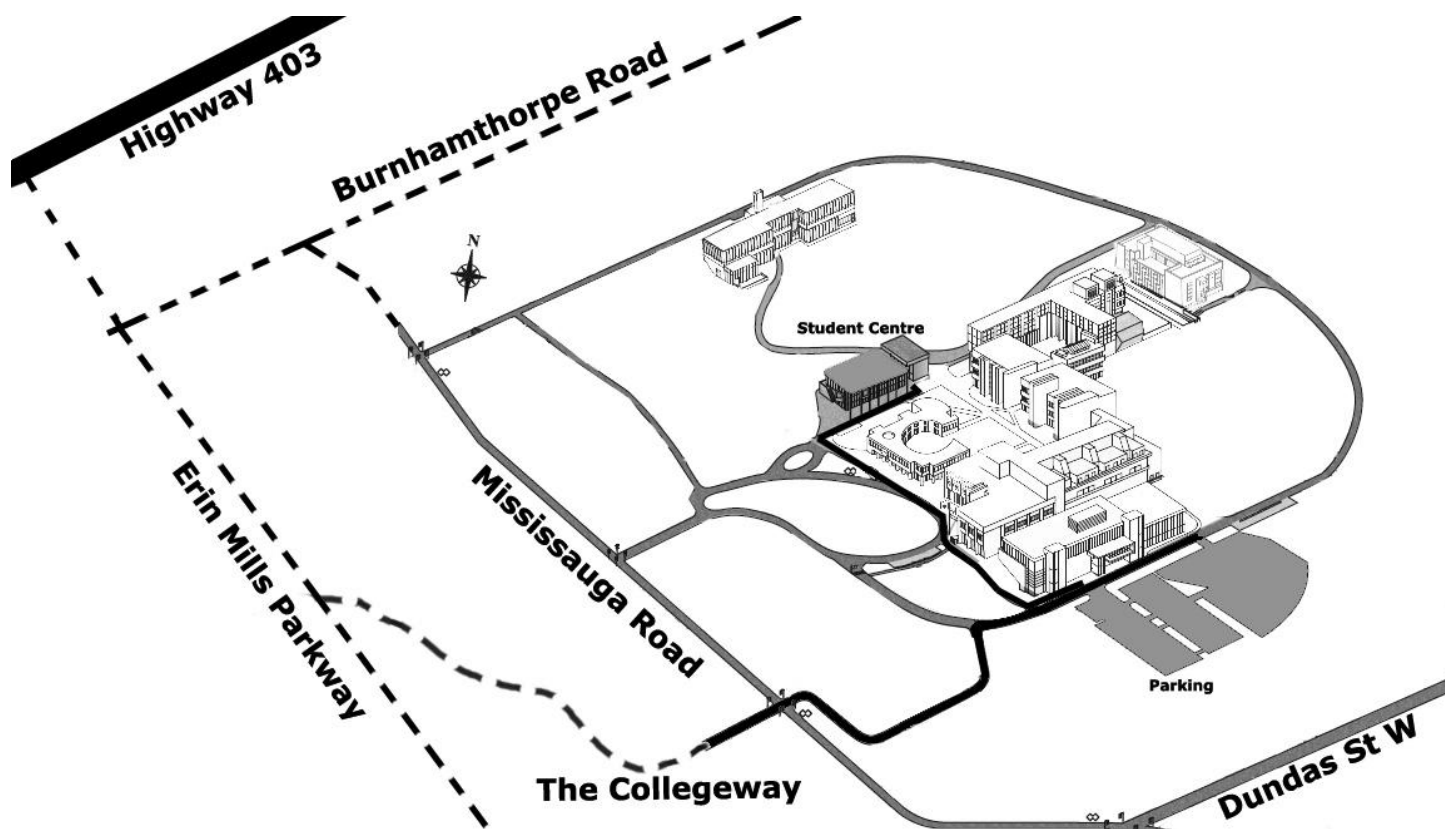

## SATURDAY, JUNE 12, 2010

University of Toronto at Mississauga STUDENT CENTRE

3359 Mississauga Road North, Mississauga, Ontario

Check-in begins at 8:30am | Games begin at 9:30am

**8 games** (7 Modified Swiss + 1 King of the Hill, Gibson Rule, Rated)

Entry fee: \$45 CAN or \$45 US | Parking: \$5 CAN (pay at meter)

Lunch is included in your entry fee. Players must be current NASPA members.

Broken lines indicate distance is not to scale. From Highway 401 W, take Highway 403 W and exit on Erin Mills Pkwy.

Head south to The Collegeway and turn east (left). Parking costs \$5 at the machine and then it is a five-minute walk to the Student Centre.

**Register me for the Mississauga SCRABBLE® Tournament on June 12, 2010!**