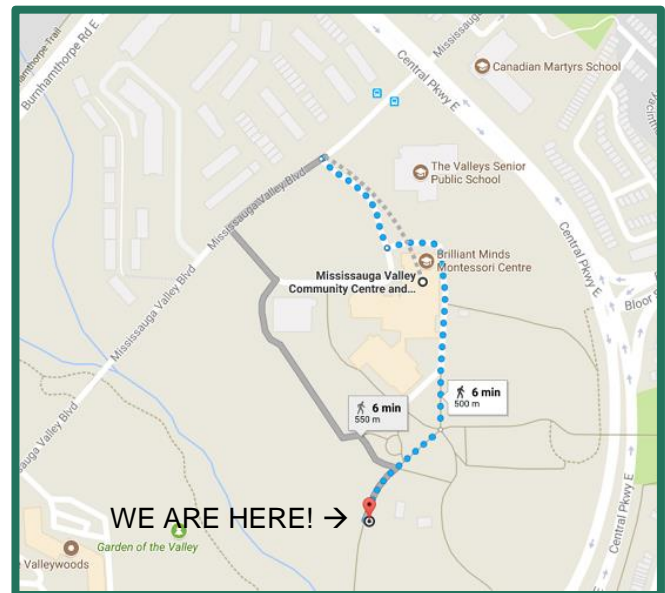

MISSISSAUGA VALLEY OUTDOOR TOURNAMENT SATURDAY - AUGUST 26 - 2017

Location

Mississauga Valley Park (Area B)

1275 Mississauga Valley Boulevard, Mississauga ON

We will be playing in an outdoor wheelchair-accessible sheltered area. Rain or shine. Sans électricité.

Free parking at Mississauga Valley Community Centre.

The playing area is adjacent to the centre as shown →

Highway 403, exit on Hurontario, left on Burnhamthorpe, right on Arista Way, left on Mississauga Valley Blvd.

Format and Schedule

7 NASPA-rated games beginning at 9:30am!

We will seek to maintain divisions of 8 and play a round-robin in each division. Lexica: OWL and CSW (5-point).

Food and Registration

Entry: \$40 + [\$10 OR a dish]