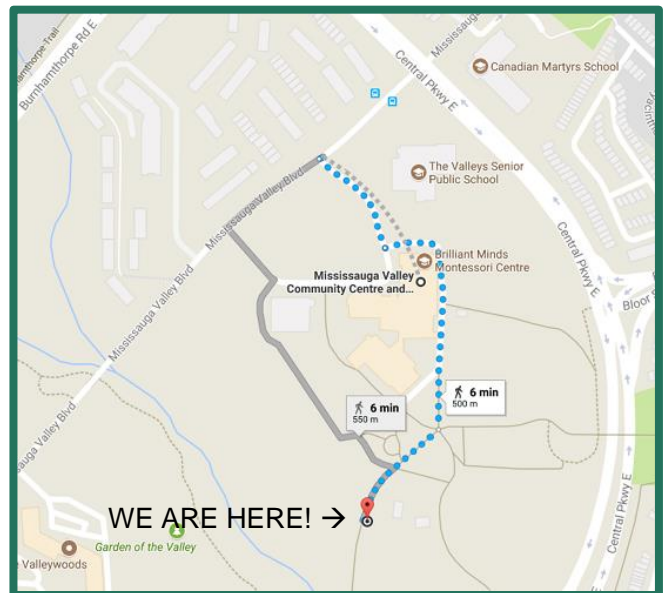

MISSISSAUGA VALLEY OUTDOOR TOURNAMENT SATURDAY - AUGUST 26 - 2017

Location

Mississauga Valley Park (Area B)

1275 Mississauga Valley Boulevard, Mississauga ON

We will be playing in an outdoor wheelchair-accessible sheltered area. Rain or shine. Sans électricité.

Free parking at Mississauga Valley Community Centre.

The playing area is adjacent to the centre as shown →

Highway 403, exit on Hurontario, left on Burnhamthorpe, right on Arista Way, left on Mississauga Valley Blvd.

Format and Schedule

7 NASPA-rated games beginning at 9:30am!

We will seek to maintain divisions of 8 and play a round-robin in each division. Lexica: OWL and CSW (5-point).

Food and Registration

Entry: \$40 + [\$10 OR a dish]