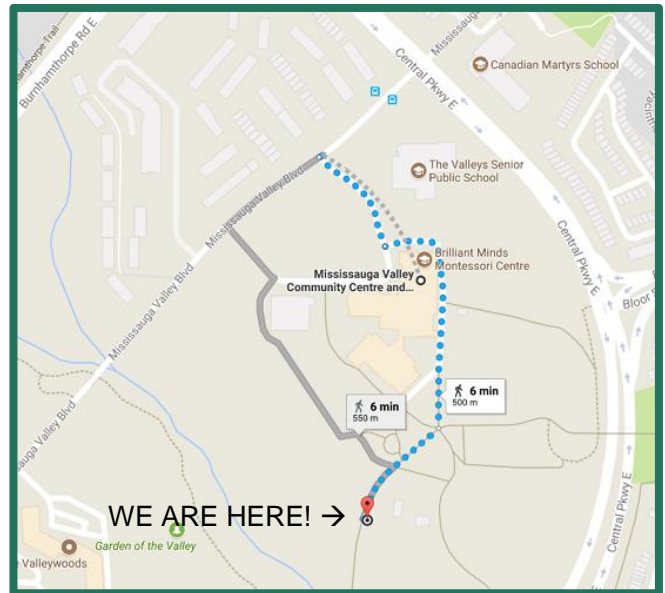

MISSISSAUGA VALLEY OUTDOOR TOURNAMENT SATURDAY · JUNE 2 · 2018

Location

Mississauga Valley Park (Area B)

1275 Mississauga Valley Boulevard, Mississauga ON

We will be playing in an outdoor wheelchair-accessible sheltered area. Rain or shine.

Free parking at Mississauga Valley Community Centre.

The playing area is adjacent to the centre as shown →

Highway 403, exit on Hurontario, left on Burnhamthorpe, right on Arista Way, left on Mississauga Valley Blvd.

Format and Schedule

7 NASPA-rated games beginning at 9:30am!

We will seek to maintain divisions of 8 and play a round-robin in each division. Lexica: OWL and CSW (5-point).

Food and Registration

Entry: \$40 + [\$10 OR a dish]