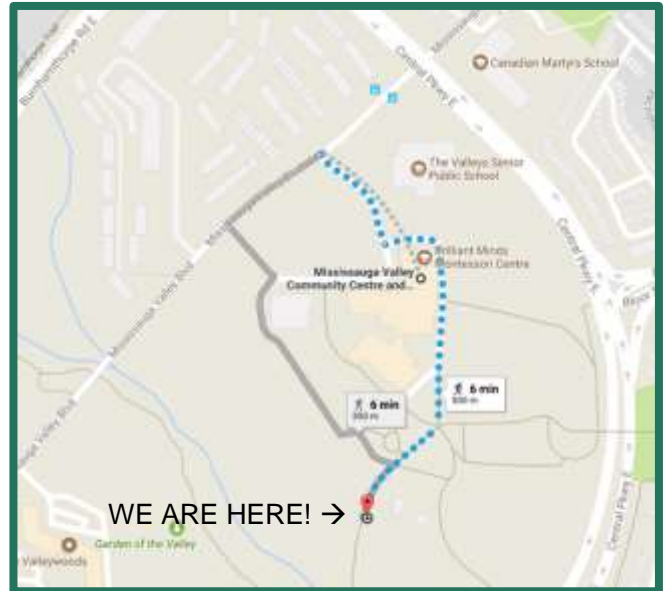

MISSISSAUGA VALLEY OUTDOOR TOURNAMENT

SATURDAY - AUGUST 24 - 2019

Location

Mississauga Valley Park (Area A)

1275 Mississauga Valley Boulevard, Mississauga ON

We will be playing in an outdoor wheelchair-accessible sheltered area. Rain or shine.

Free parking at Mississauga Valley Community Centre.

The playing area is adjacent to the centre as shown →

Highway 403, exit on Hurontario, left on Burnhamthorpe, right on Arista Way, left on Mississauga Valley Blvd.

Format and Schedule

7 NASPA-rated games beginning at 9:30am!

We will seek to maintain divisions of 8 and play a round-robin in each division. Lexica: OWL and CSW (5-point).

Food and Registration

Entry: \$40 + [\$10 OR a dish]